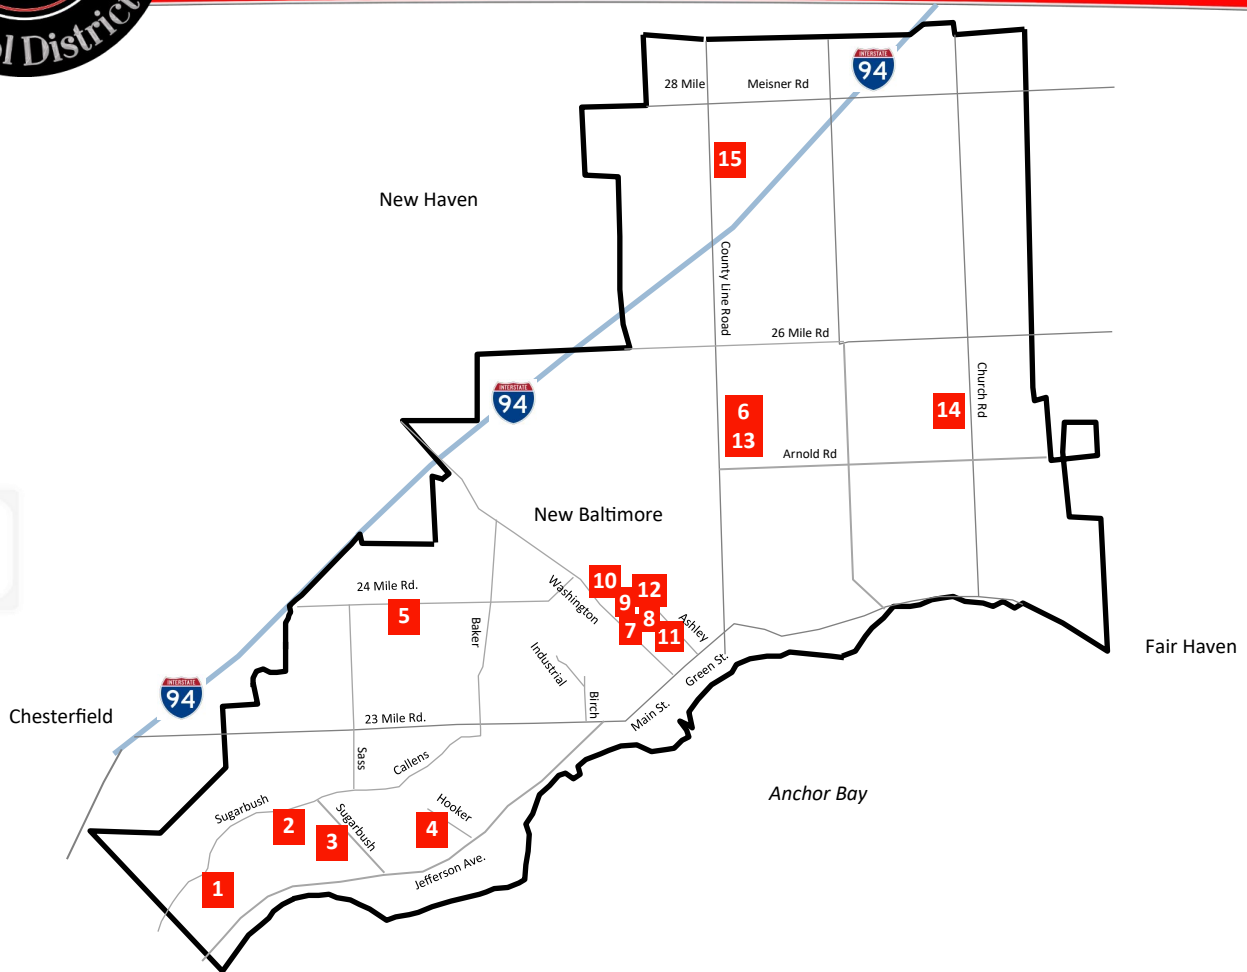

SCHOOL DISTRICT MAP

- 1 DEAN A. NALDRETT ELEMENTARY**
47800 Sugarbush, New Baltimore 48047
Ph: (586) 949-1212 / Fax: (586) 598-7666
- 2 SUGARBUSH EARLY CHILDHOOD**
48400 Sugarbush, New Baltimore 48047
Ph: (586) 598-7660 / Fax: (586) 598-7671
- 3 ANCHOR BAY MIDDLE SCHOOL SOUTH**
48650 Sugarbush, New Baltimore, MI 48047
Ph: (586) 949-4510 / Fax: (586) 949-4739
- 4 LOTTIE M. SCHMIDT ELEMENTARY**
33700 Hooker, New Baltimore 48047
Ph: (586) 725-7541 / Fax: (586) 725-7590
- 5 GREAT OAKS ELEMENTARY**
32900 24 Mile Rd., Chesterfield 48047
Ph: (586) 725-2038 / Fax: (586) 725-4014
- 6 COMPASS POINTE LEARNING CENTER**
6319 County Line Road, Fair Haven 48023
Ph: (586) 725-2205 / Fax: (586) 725-2257
- 7 LIGHTHOUSE ELEMENTARY**
51880 Washington, New Baltimore 48047
Ph: (586) 725-6404 / Fax: (586) 725-4016
- 8 AQUATIC / RECREATION CENTER**
52401 Ashley, New Baltimore 48047
Ph: (586) 716-4623 / Fax: (586) 716-1461
- 9 MAINTENANCE/TRANSPORTATION/
OPERATIONS/WAREHOUSE**
51890 Washington, New Baltimore 48047
Ph: (586) 716-3622 / Fax: (586) 716-0784
- 10 EARLY CHILDHOOD CENTER & SACC**
52680 Washington, New Baltimore 48047
Ph: (586) 716-7862 / Fax: (586) 716-7864
- 11 ASHLEY ELEMENTARY**
52347 Ashley Street, New Baltimore 48047
Ph: (586) 725-2801 / Fax: (586) 725-4426
- 12 ANCHOR BAY MIDDLE SCHOOL NORTH**
52805 Ashley, New Baltimore 48047
Ph: (586) 725-7373 / Fax: (586) 725-6760
- 13 ANCHOR BAY HIGH SCHOOL**
6319 County Line Road, Fair Haven 48023
Ph: (586) 648-2525 / Fax: (586) 716-8306
- 14 MACONCE ELEMENTARY**
6300 Church Road, Ira 48023
Ph: (586) 725-0284 / Fax: (586) 725-2037
- 15 ADMINISTRATION/SPECIAL EDUCATION/
MACDONALD ELEMENTARY**
5201 County Line Road, Casco, MI 48064
Ph: (586) 725-2861 Fax: (586) 727-9059