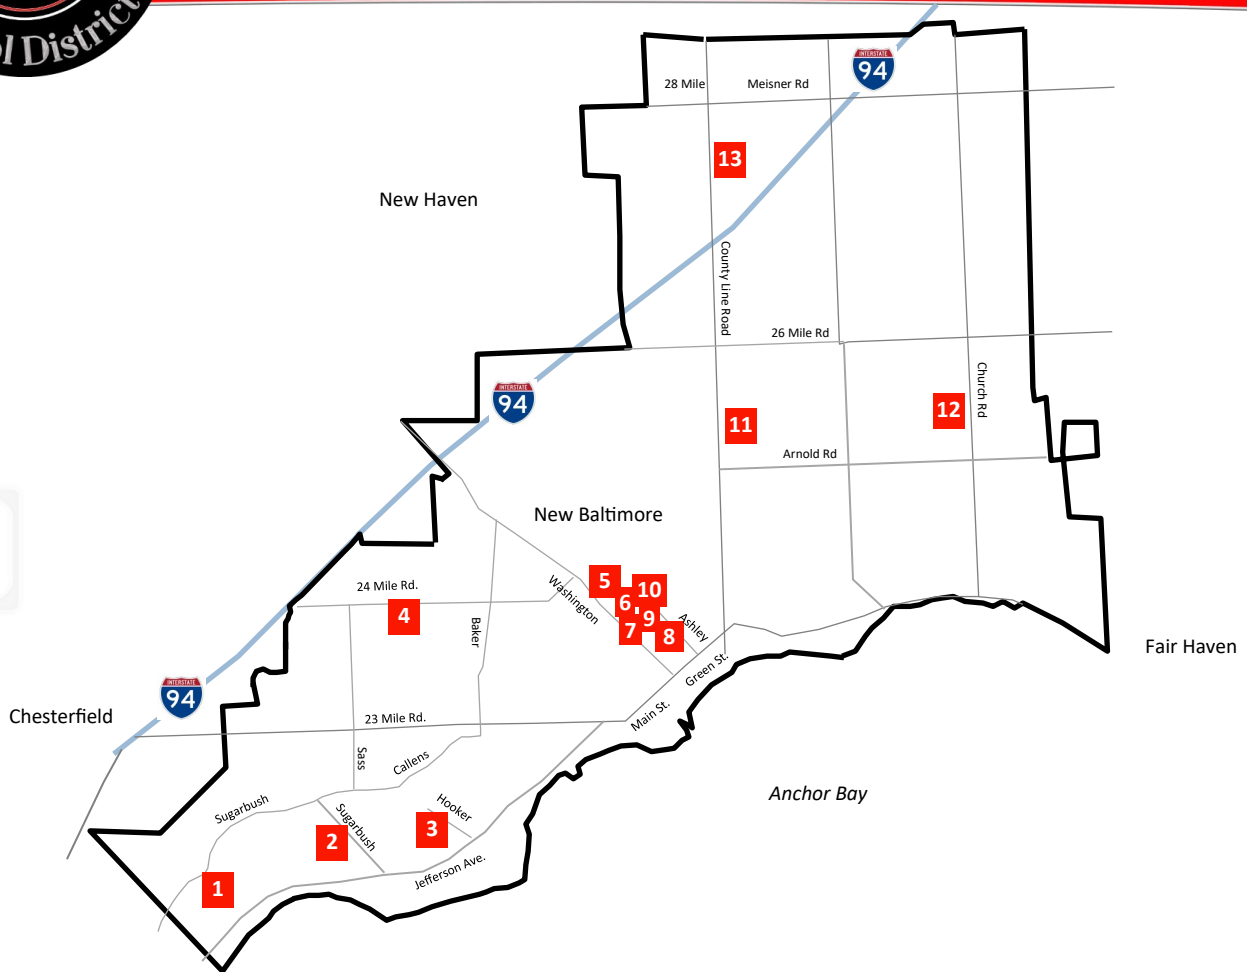

SCHOOL DISTRICT MAP

- 1 DEAN A. NALDRETT ELEMENTARY**
47800 Sugarbush, New Baltimore 48047
Ph: (586) 949-1212 / Fax: (586) 598-7666
- 2 ANCHOR BAY MIDDLE SCHOOL SOUTH**
48650 Sugarbush, New Baltimore, MI 48047
Ph: (586) 949-4510 / Fax: (586) 949-4739
- 3 LOTTIE M. SCHMIDT ELEMENTARY**
33700 Hooker, New Baltimore 48047
Ph: (586) 725-7541 / Fax: (586) 725-7590
- 4 GREAT OAKS ELEMENTARY**
32900 24 Mile Rd., Chesterfield 48047
Ph: (586)725-2038 / Fax: (586) 725-4014
- 5 EARLY CHILDHOOD CENTER & SACC**
52680 Washington, New Baltimore 48047
Ph: (586) 716-7862 / Fax: (586) 716-7864
- 6 MAINTENANCE/TRANSPORTATION/
OPERATIONS/WAREHOUSE**
51890 Washington, New Baltimore 48047
Ph: (586) 716-3622 / Fax: (586) 716-0784
- 7 LIGHTHOUSE ELEMENTARY**
51880 Washington, New Baltimore 48047
Ph: (586) 725-6404 / Fax: (586) 725-4016
- 8 ASHLEY ELEMENTARY**
52347 Ashley Street, New Baltimore 48047
Ph: (586) 725-2801 / Fax: (586) 725-4426
- 9 AQUATIC / RECREATION CENTER**
52401 Ashley, New Baltimore 48047
Ph: (586) 716-4623 / Fax: (586) 716-1461
- 10 ANCHOR BAY MIDDLE SCHOOL NORTH**
52805 Ashley, New Baltimore 48047
Ph: (586) 725-7373 / Fax: (586) 725-6760
- 11 ANCHOR BAY HIGH SCHOOL**
6319 County Line Road, Fair Haven 48023
Ph: (586) 648-2525 / Fax: (586) 716-8306
- 12 MACONCE ELEMENTARY**
6300 Church Road, Ira 48023
Ph: (586) 725-0284 / Fax: (586) 725-2037
- 13 ADMINISTRATION/SPECIAL EDUCATION/
MACDONALD EARLY CHILDHOOD**
5201 County Line Road, Casco, MI 48064
Ph: (586) 725-2861 Fax: (586) 727-9059